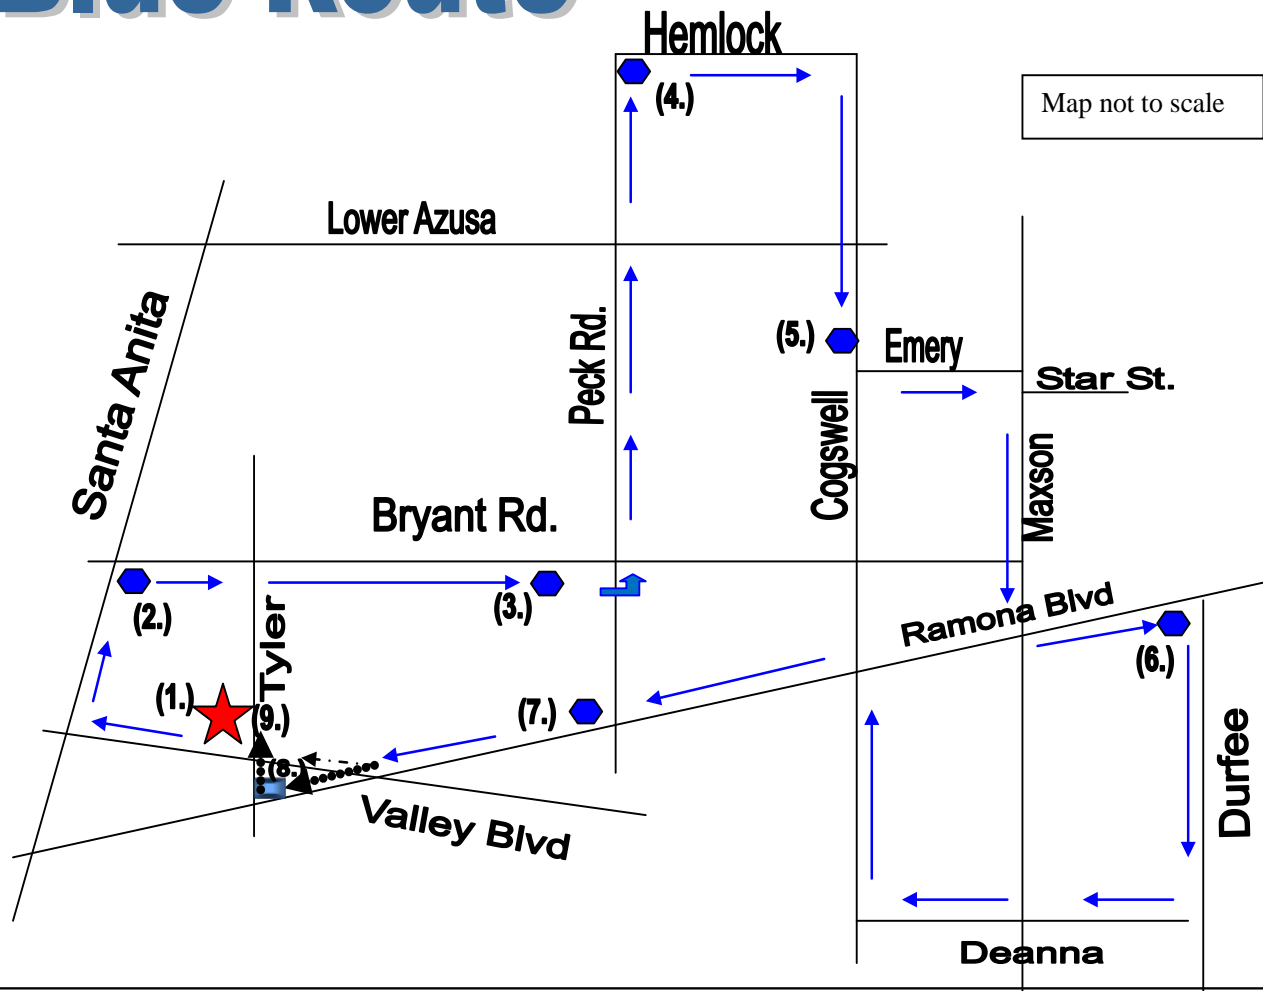

City of El Monte Transportation Services Division

Blue Route Monday - Sunday

DAYS OF SERVICE	Trolley Station	Santa Anita & Bryant	Bryant & Elrovia	Peck & Hemlock	Cogswell & Emery	Ramona & Durfee	Ramona & Peck	Tyler & Ramona	Trolley Station
Monday - Friday	6:00 a	6:04 a	6:08 a	6:12 a	6:18 a	6:23 a	6:29 a	6:35 a	6:40 a
Monday - Friday	6:50 a	6:54 a	6:58 a	7:02 a	7:08 a	7:13 a	7:19 a	7:25 a	7:30 a
Monday - Friday	7:40 a	7:44 a	7:48 a	7:52 a	7:58 a	8:03 a	8:09 a	8:15 a	8:20 a
Monday - Friday	8:30 a	8:34 a	8:38 a	8:42 a	8:48 a	8:53 a	8:59 a	9:05 a	9:10 a
Monday - Sat./Sun.	9:20 a	9:24 a	9:28 a	9:32 a	9:38 a	9:43 a	9:49 a	9:55 a	10:00 a
Monday - Sat./Sun.	10:10 a	10:14 a	10:18 a	10:22 a	10:28 a	10:33 a	10:39 a	10:45 a	10:50 a
Monday - Sat./Sun.	11:00 a	11:04 a	11:08 a	11:12 a	11:18 a	11:23 a	11:29 a	11:35 a	11:40 a
Monday - Sat./Sun.	11:50 a	11:54 a	11:58 a	12:02 p	12:08 p	12:13 p	12:19 p	12:25 p	12:30 p
Monday - Sat./Sun.	12:40 p	12:44 p	12:48 p	12:52 p	12:58 p	1:03 p	1:09 p	1:15 p	1:20 p
Monday - Sat./Sun.	1:30 p	1:34 p	1:38 p	1:42 p	1:48 p	1:53 p	1:59 p	2:05 p	2:10 p
Monday - Sat./Sun.	2:20 p	2:24 p	2:28 p	2:32 p	2:38 p	2:43 p	2:49 p	2:55 p	3:00 p
Monday - Sat./Sun.	3:10 p	3:14 p	3:18 p	3:22 p	3:28 p	3:33 p	3:39 p	3:45 p	3:50 p
Monday - Sat./Sun.	4:00 p	4:04 p	4:08 p	4:12 p	4:18 p	4:23 p	4:29 p	4:35 p	4:40 p
Monday - Sat./Sun.	4:50 p	4:54 p	4:58 p	5:02 p	5:08 p	5:13 p	5:19 p	5:25 p	5:30 p
Monday - Sat./Sun.	5:40 p	5:44 p	5:48 p	5:52 p	5:58 p	6:03 p	6:09 p	6:15 p	6:20 p
Monday - Friday	6:30 p	6:34 p	6:38 p	6:42 p	6:48 p	6:53 p	6:59 p	7:05 p	7:10 p

For transit connections, please visit:

www.google.com/transit

Map is on back.

Blue Route

Time Points

- ★ 1. El Monte Trolley Station
- 2. Santa Anita Ave. & Bryant Rd.
- 3. Bryant Rd. & Elrovia Ave.
- 4. Peck Rd. & Hemlock St.
- 5. Cogswell Rd. & Emery St.
- 6. Ramona Blvd. & Durfee Ave.
- 7. Ramona Blvd. & Peck Rd.
- 8. Tyler & Ramona
- 9. El Monte Trolley Station