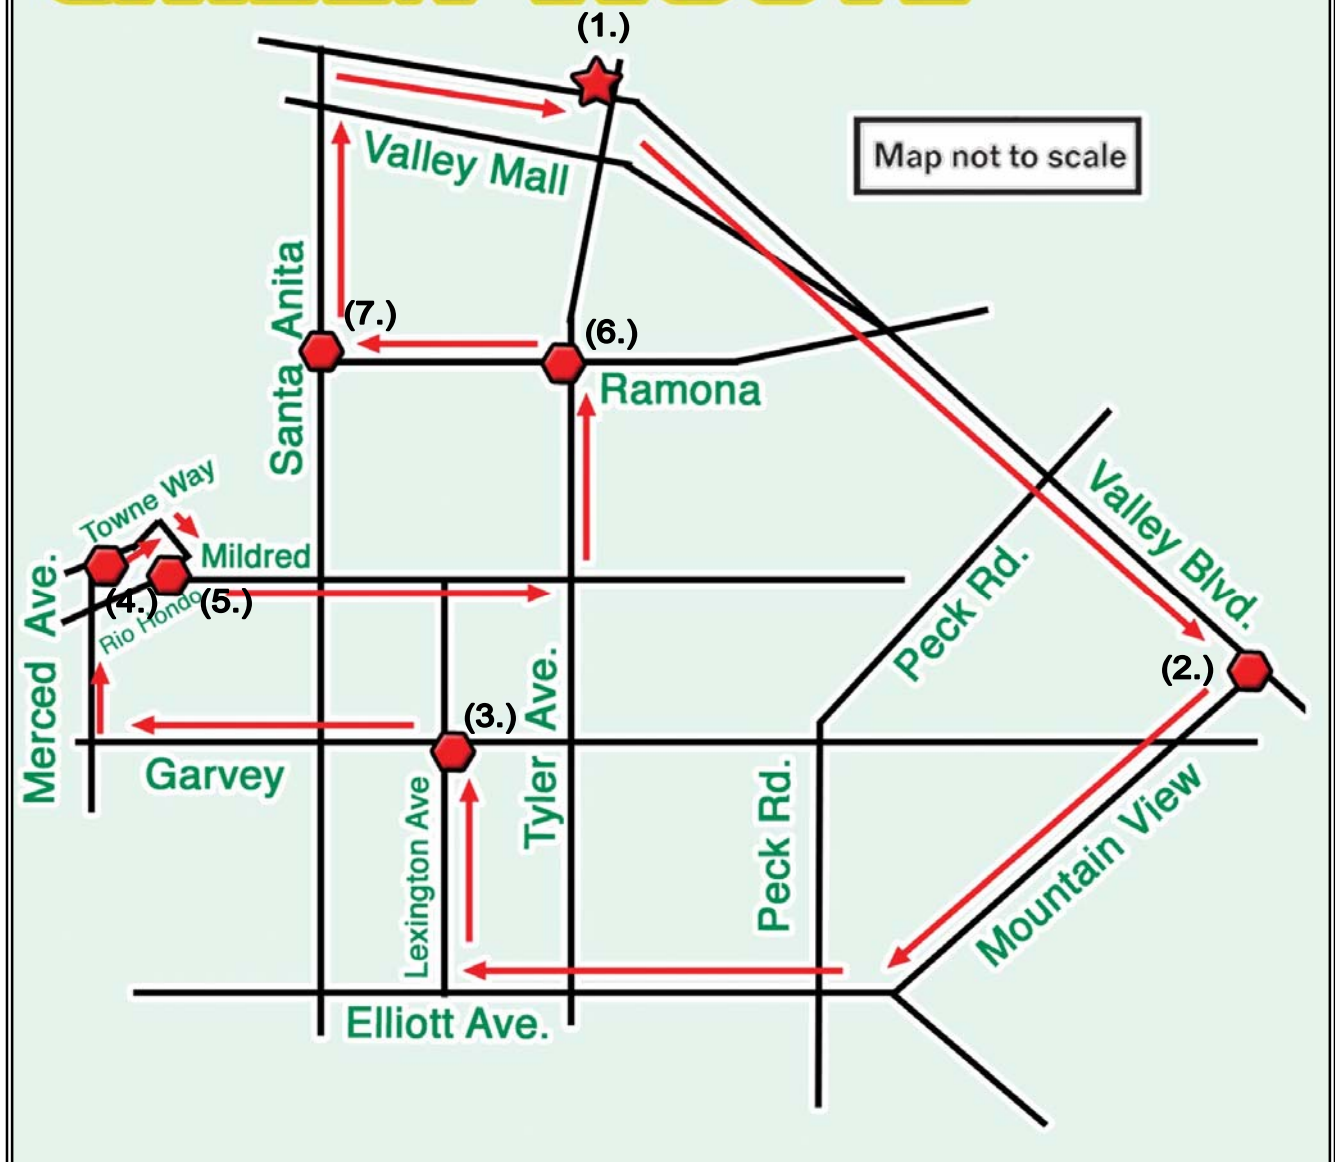

GREEN ROUTE

GREEN ROUTE

Time Points

1. El Monte Transit Center
2. Valley Blvd./Mt. View
3. Lexington/Garvey
4. Merced/Towne Way
5. Rio Hondo/Mildred
6. Tyler/Ramona
7. Ramona/Santa Anita

Wheelchair accessible.