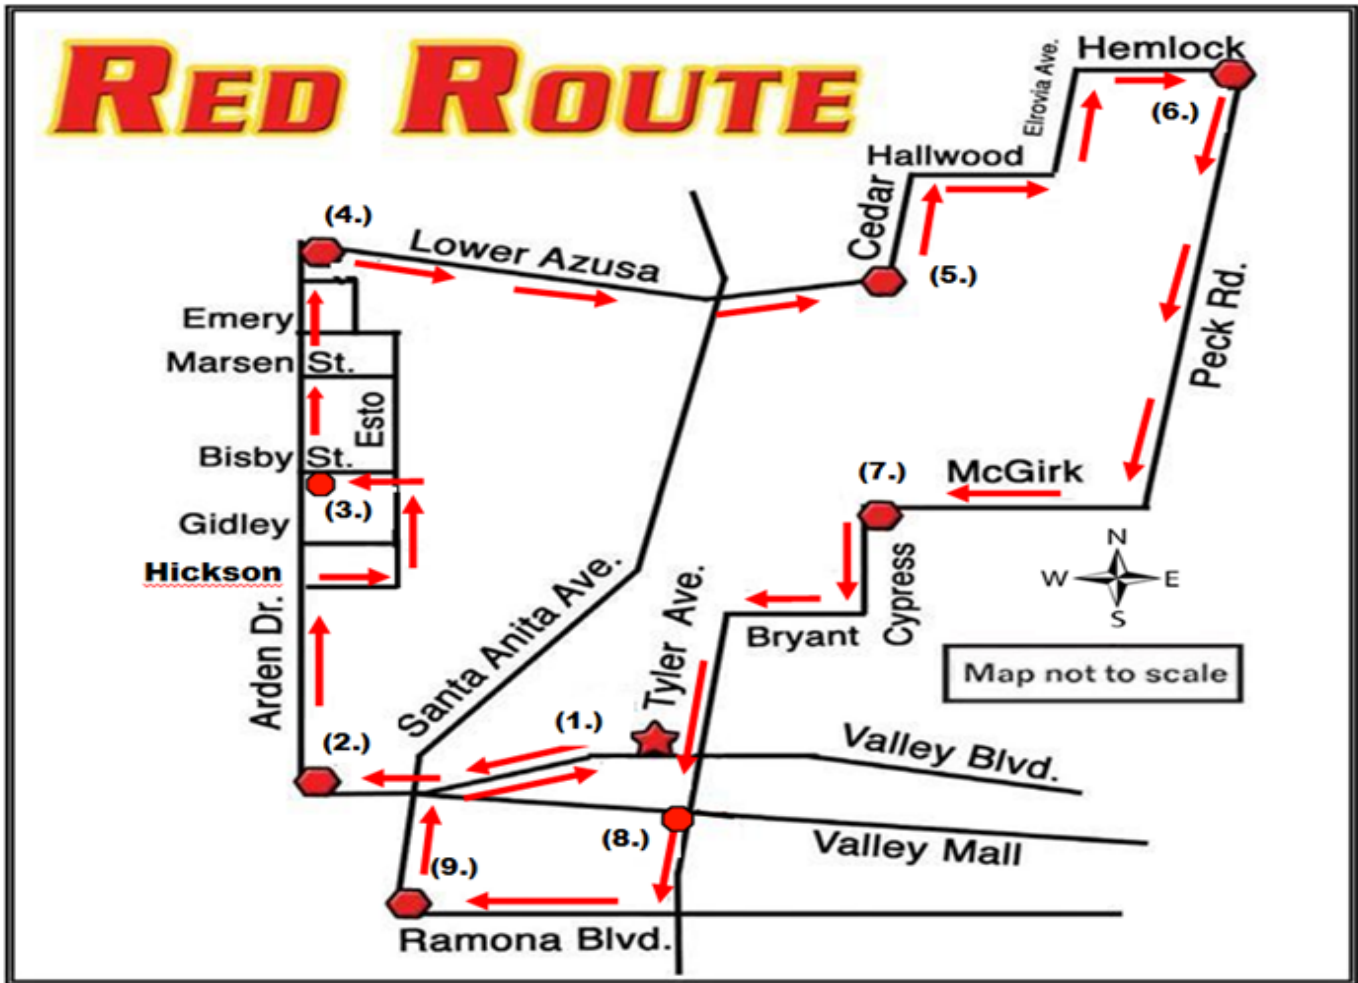

For transit connections, please visit:

www.google.com/transit

Time Points

- ★ 1. El Monte Trolley Station
- 2. Valley Blvd. & Arden Dr.
- 3. Bisby & Arden Dr.
- 4. Arden Way & Lower Azusa Rd.
- 5. Lower Azusa Rd. & Cedar Ave.
- 6. Hemlock St. & Peck Rd.
- 7. McGirk Ave. & Cypress Ave.
- 8. Tyler Ave. & Valley Mall
- 9. Ramona Blvd. & Santa Anita Ave.
- 10. El Monte Trolley Station